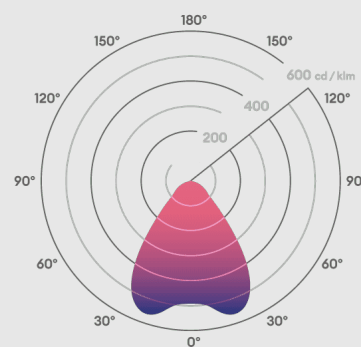

Accessories

No accessories required

PRODUCT CODES

Product code	Description
HBL1REFR	High Bay Sbok Lite, 80W 80-degree refractor

Guarantee

4 years

Features & benefits

- Boost light distribution efficiency by 20%
- Provides a decorative lit effect
- <UGR22 low glare solution to enable mounting as low as 3 metres
- 80° medium beam angle
- Can be retrofitted on-site quickly using the screws supplied

Beam angle:

Ø309mm